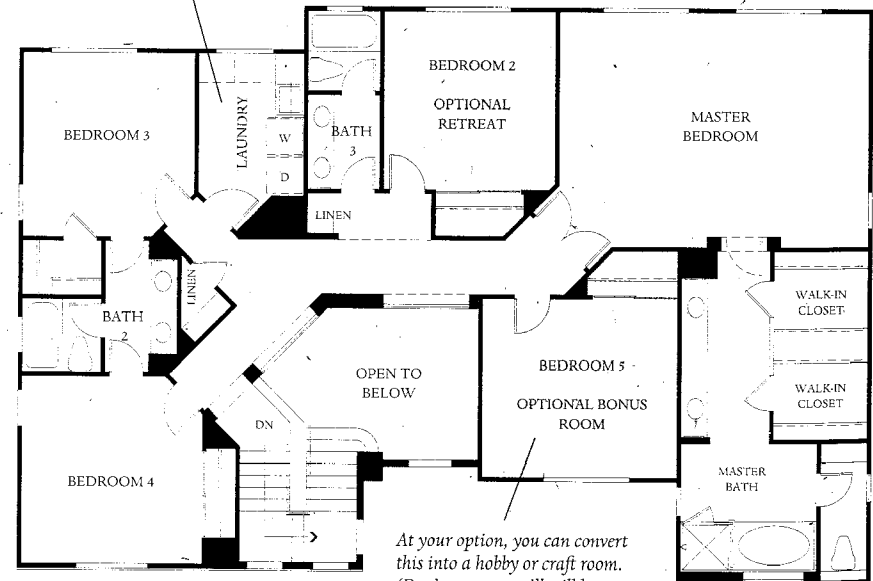

PLAN FOUR

SIX BEDROOM ■ FOUR BATH

FOUR-CAR GARAGE

APPROX. 3,819 SQUARE FEET

The builder reserves the right in its sole discretion to make changes or modifications to maps, plans, specifications, options, materials, design, features and colors without notice. Window sizes and location vary per elevation.

Designed to lure you out, this traditional, old-fashioned porch also takes you back.

With several upstairs bedrooms, you'll love the convenience of an upper-level laundry.

At your option, you can convert this into a hobby or craft room. (Don't worry, you'll still have 5 other bedrooms.)