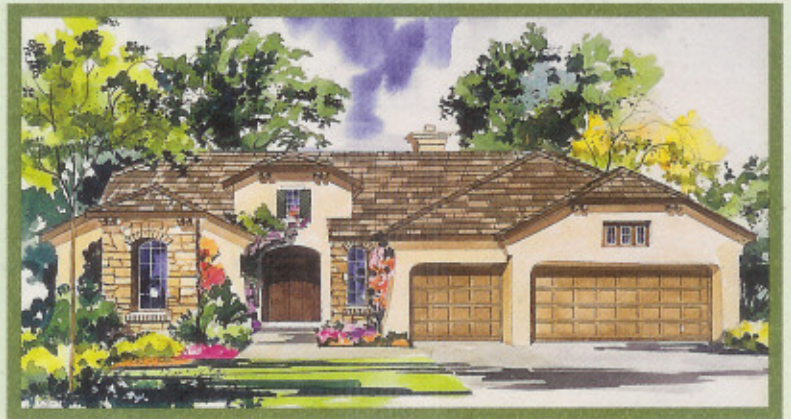

R E S I D E N C E O N E

Single Story
Three Bedrooms Plus Den
Two- And One-Half Baths

1 A

1 B

1 C

Grand Entry With Volume Ceiling

*Separate Formal Living Room
And Dining Room*

*Open Kitchen And
Family Room Area*

*Large Master Bedroom And
Master Bath With Walk-In Closet*

Private Den

*Optional Bedroom Four
And Bath Three*

Three-Car Garage

Approximately 3,078 Sq. Ft.

SINGLE STORY

OPTIONAL BATH 3

OPTIONAL BEDROOM 4