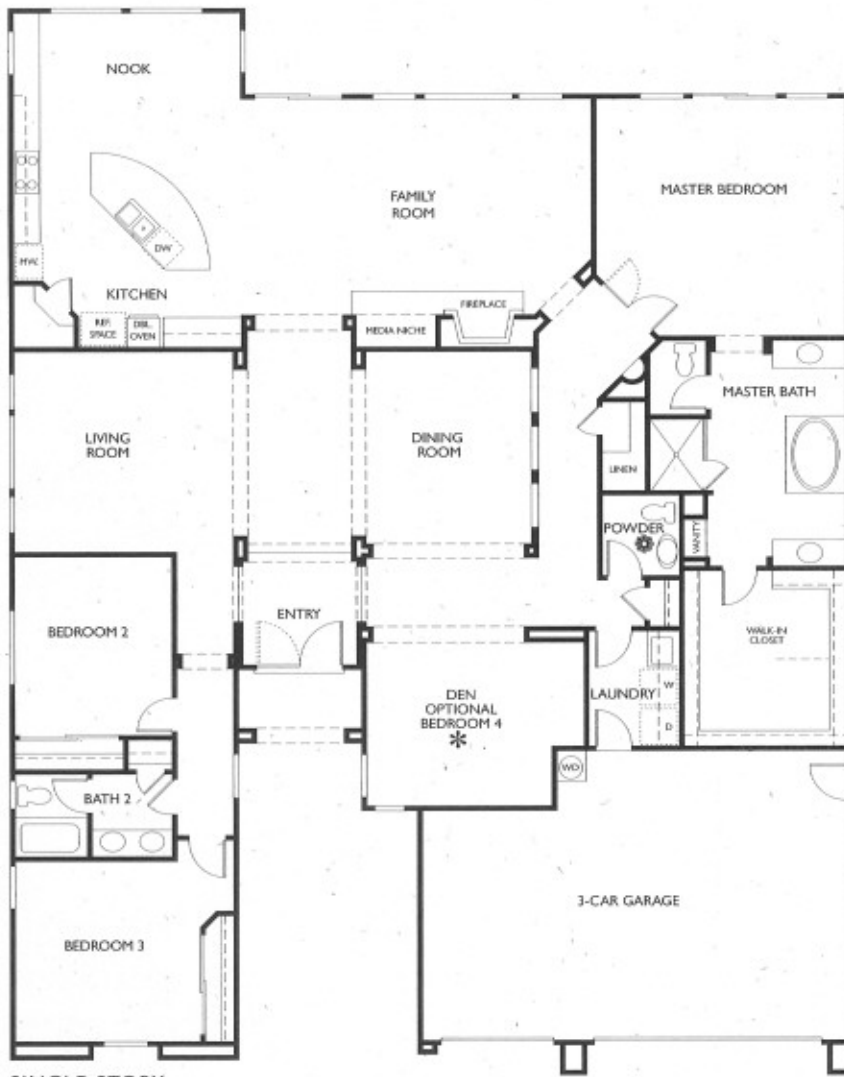

R E S I D E N C E O N E

Single Story
Three Bedrooms Plus Den
Two- And One-Half Baths

1 A

1 B

1 C

Grand Entry With Volume Ceiling

*Separate Formal Living Room
And Dining Room*

*Open Kitchen And
Family Room Area*

*Large Master Bedroom And
Master Bath With Walk-In Closet*

Private Den

*Optional Bedroom Four
And Bath Three*

Three-Car Garage

Approximately 3,078 Sq. Ft.

SINGLE STORY

OPTIONAL BATH 3

OPTIONAL BEDROOM 4