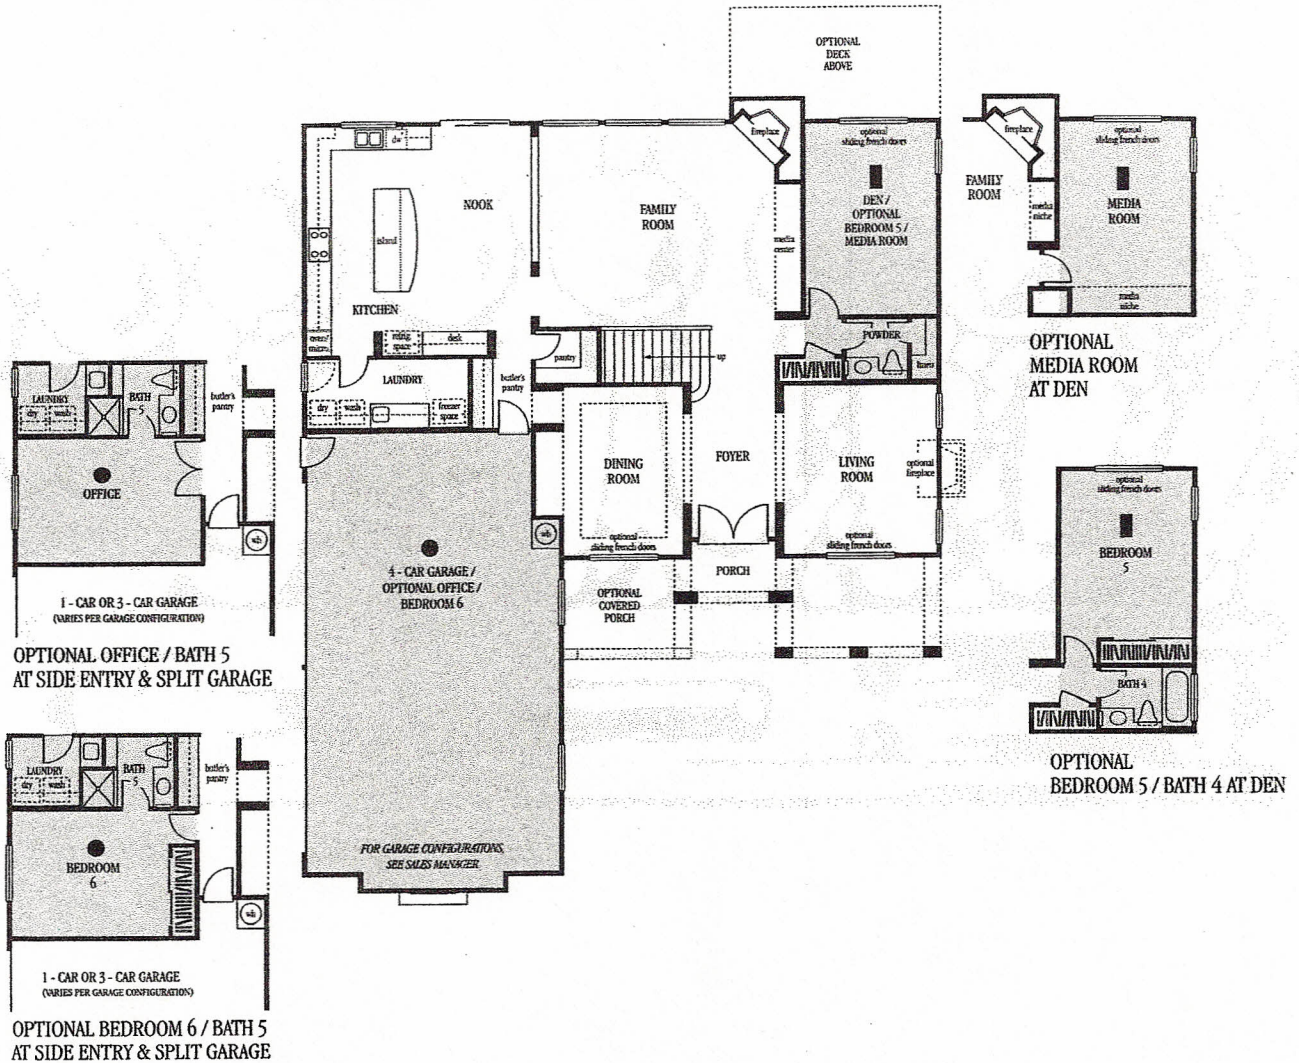

Residence Two Approximately 3,815 Square Feet

• Two Story • 3 Bedrooms • 3 1/2 Baths • Den • Loft • 4 Car Garage

Room Options Include:

Bonus Room, Loft Options, Master Retreat, Media Room, Office, Bedroom and Bath Options, Deck off Master, Living Room Fireplace, Covered Porch

First Floor

The Builder reserves the right in its sole discretion to make changes or modifications to maps, plans, specifications, materials, features and colors without notice. Prices may be increased at any time. Product type is subject to availability. Options may be included at additional cost subject to construction cut-off dates. All maps, plans, landscaping and elevation renderings are artists conceptions and are not to scale.